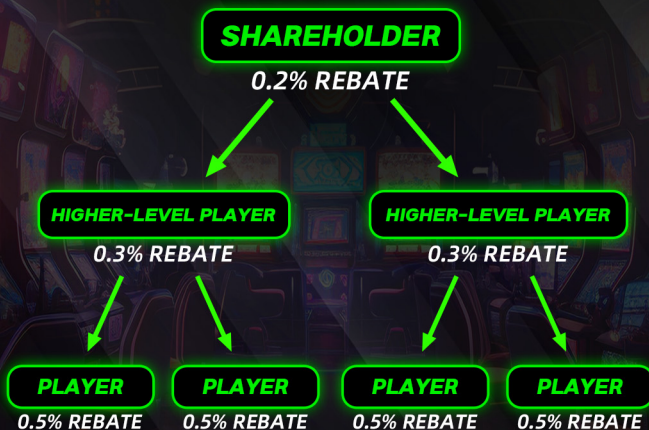

PLAYER REBATE WILL BE DISTRIBUTED AT 3 PM

(NOTE: THE ABOVE IS FOR REFERENCE ONLY. PLEASE REFER TO THE NEXT PAGE FOR THE ACTUAL REBATE RATE.)